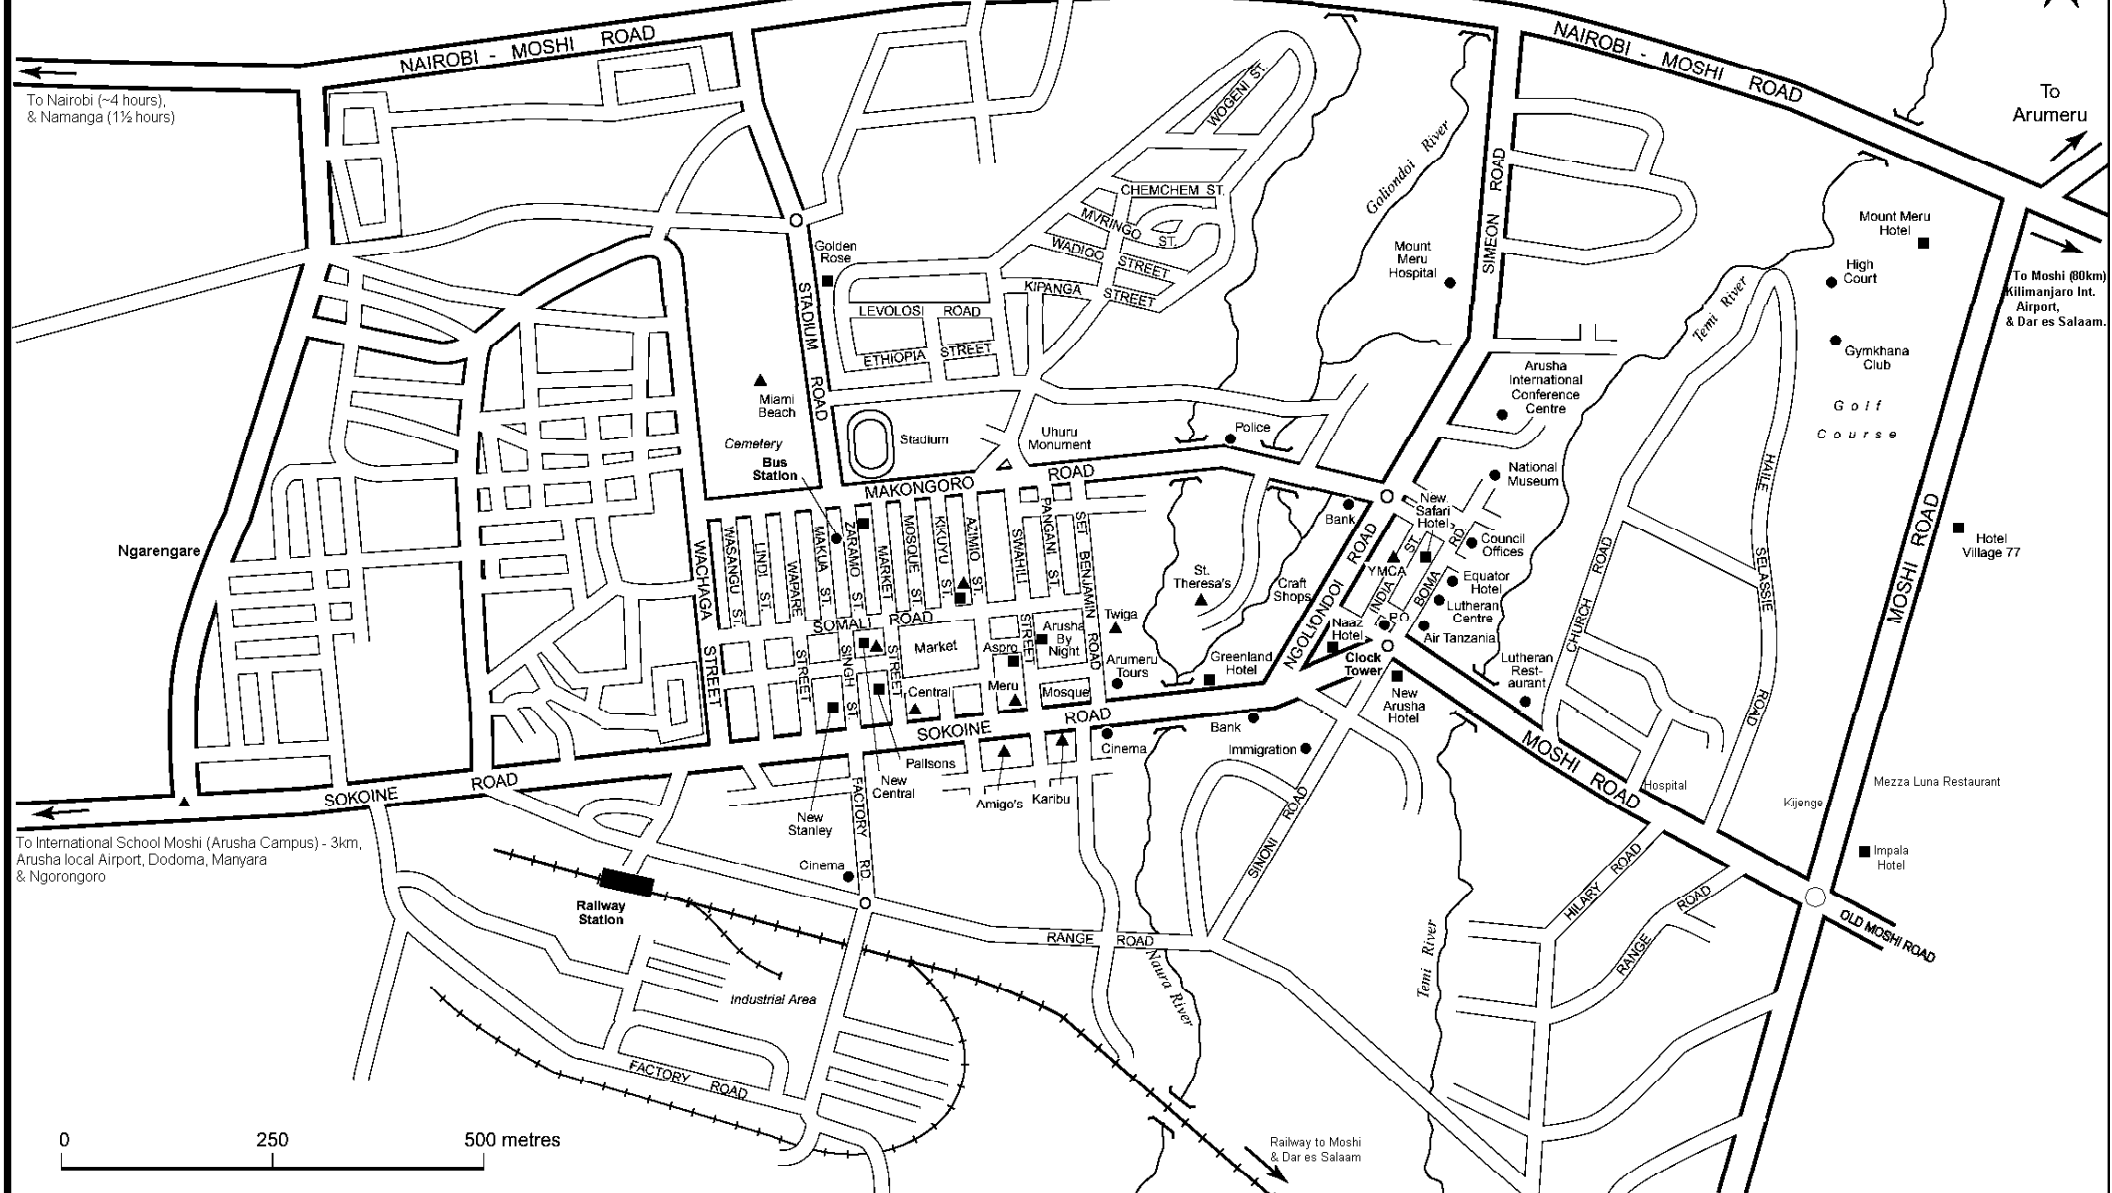

# ARUSHA

To Nairobi (~4 hours),  
& Namanga (1½ hours)

To Arumeru

To Moshi (80km)  
Kilimanjaro Int. Airport,  
& Dar es Salaam.

Ngarengare

To International School Moshi (Arusha Campus) - 3km,  
Arusha local Airport, Dodoma, Manyara  
& Ngorongoro

0 250 500 metres

Railway to Moshi  
& Dar es Salaam